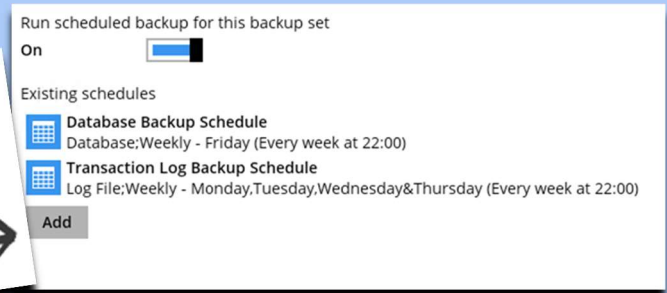

You are advised to write this encryption key down on paper and keep it in a safe place. You will need it when you need to restore your files later. Please confirm that you have done so.

.....

Unmask encryption key

Vigtigt!!
Det er vigtigt at du gemmer denne kode. Den skal bruges når data skal gendannes

Backuppen vil nu køre som planlagt